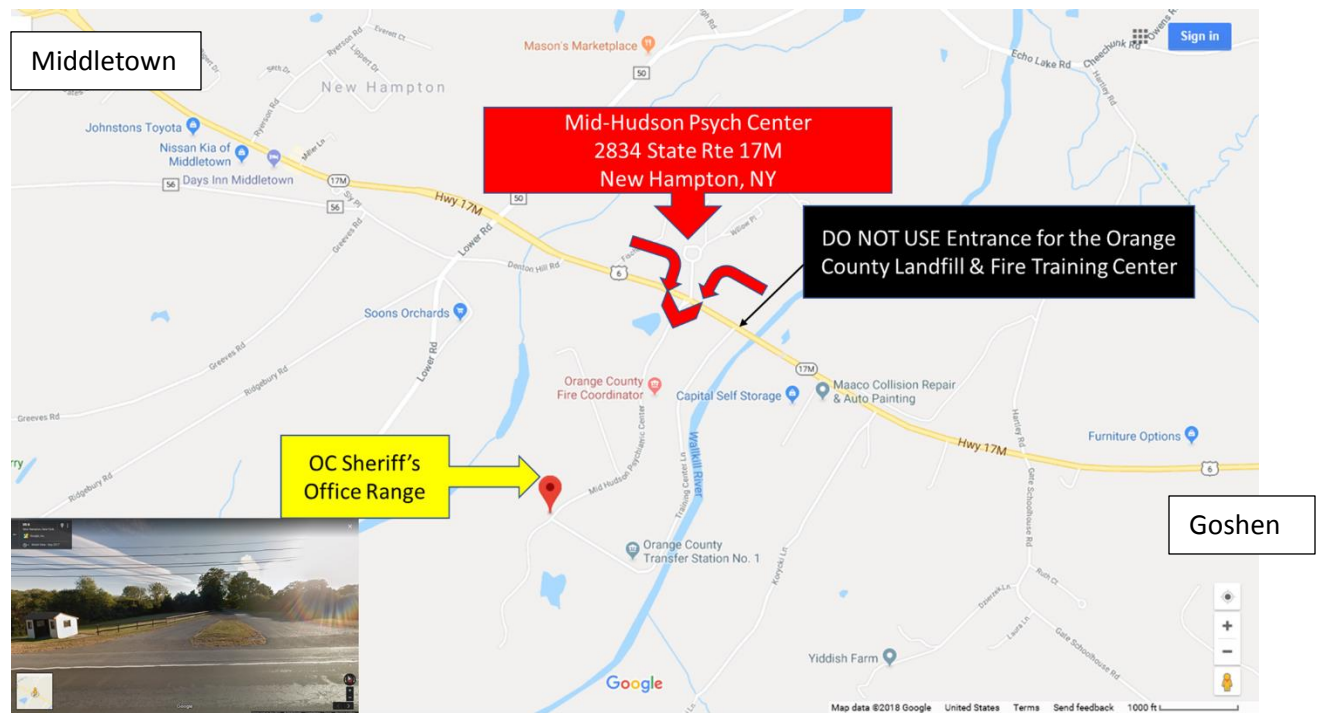

Orange County Sheriff's Office Firearms Training Facility / Range

Directions

The entrance to the Firearms Range is directly across from the Mid-Hudson Psychiatric Center Entrance.

The Mid-Hudson Psychiatric Centers Address is: 2834 State Route 17M New Hampton, NY

From Goshen / Route 17

Follow signs for and stay on State Rte. 17M (US 6) heading **towards Middletown**. The Range Entrance will be on your **LEFT**. (Look for the wooden shed as pictured below with map.)

From Middletown / I-84

Follow signs for and stay on State Rte. 17M (US 6) heading **towards Goshen** the Range Entrance will be on your **RIGHT** just after Sosler's Garden & Farm Equipment Massey Ferguson Dealership. (Look for the wooden shed as pictured below with map.)

Follow the long dirt road that runs alongside of the Orange County Fire Training Center. Look for the sign at the second set of gates that says Orange County Sheriff's Office Firearms / Tactical Range. Proceed through the second gate and continue to the guest parking lot. (Near the Port-O-John)