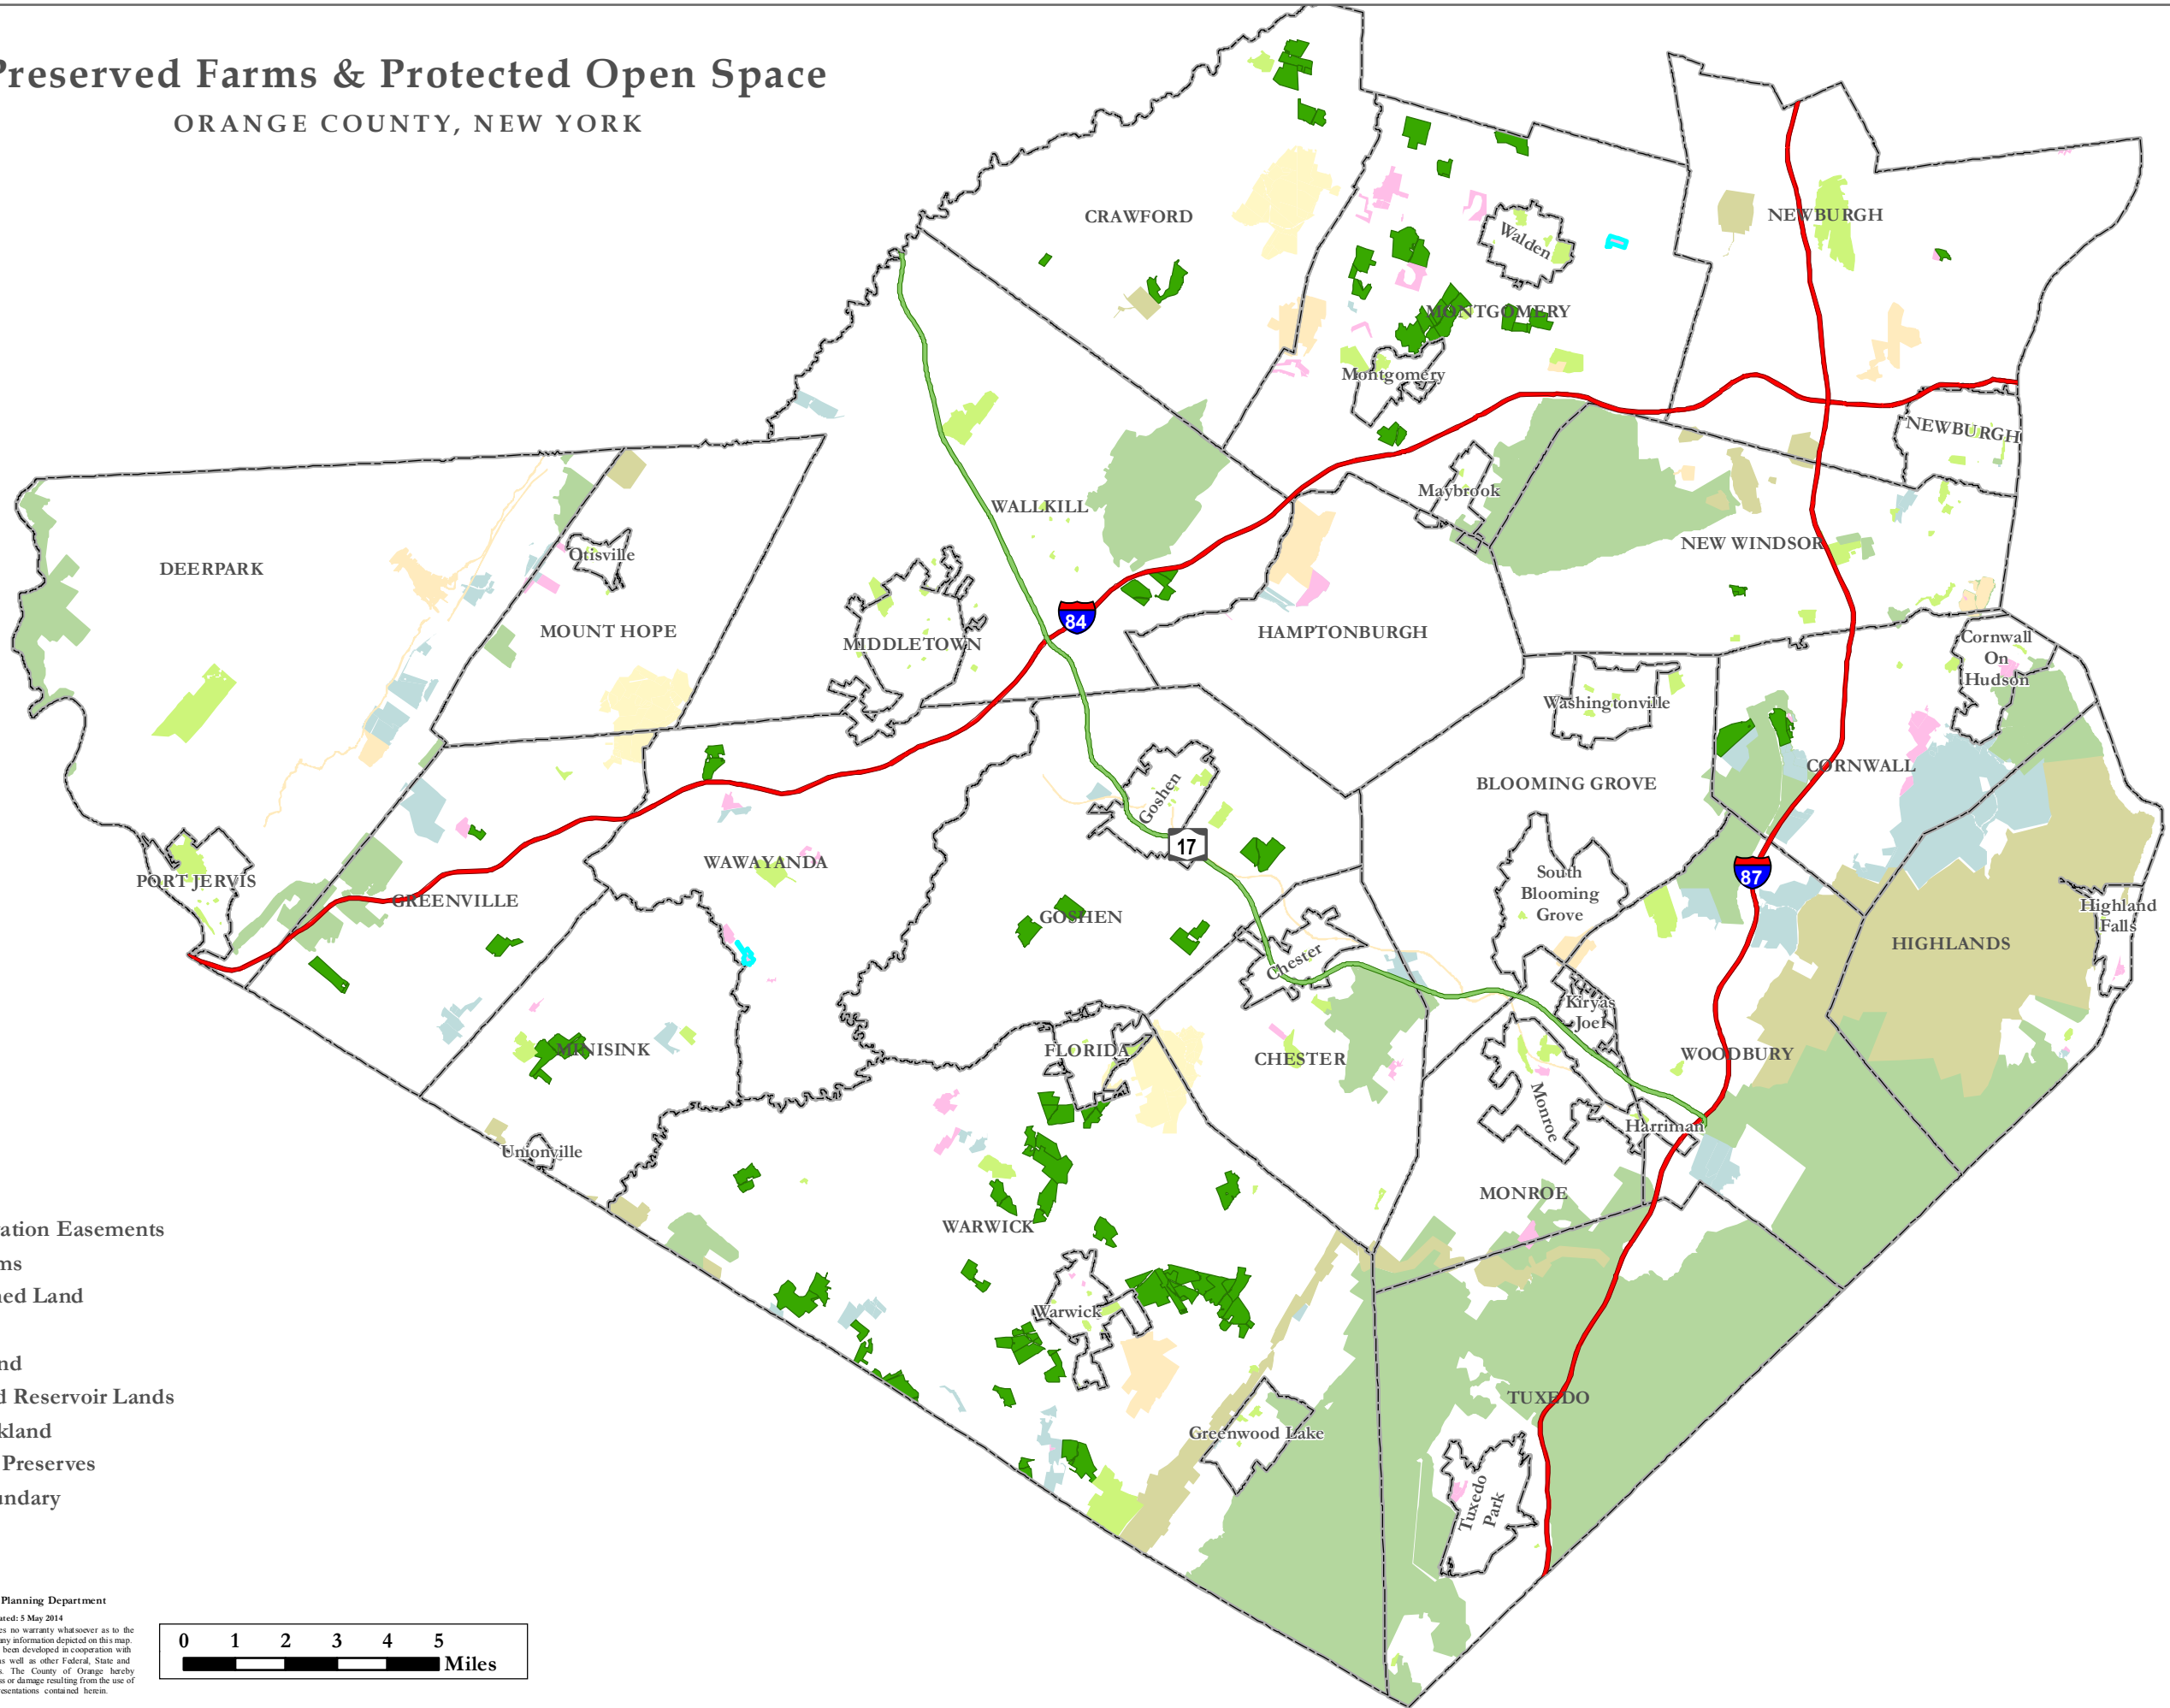

Preserved Farms & Protected Open Space

ORANGE COUNTY, NEW YORK

- Other Conservation Easements
- Preserved Farms
- Federally-Owned Land
- State Land
- County Parkland
- County-Owned Reservoir Lands
- Municipal Parkland
- Public Nature Preserves
- Municipal Boundary

Orange County Planning Department

Map Updated: 5 May 2014