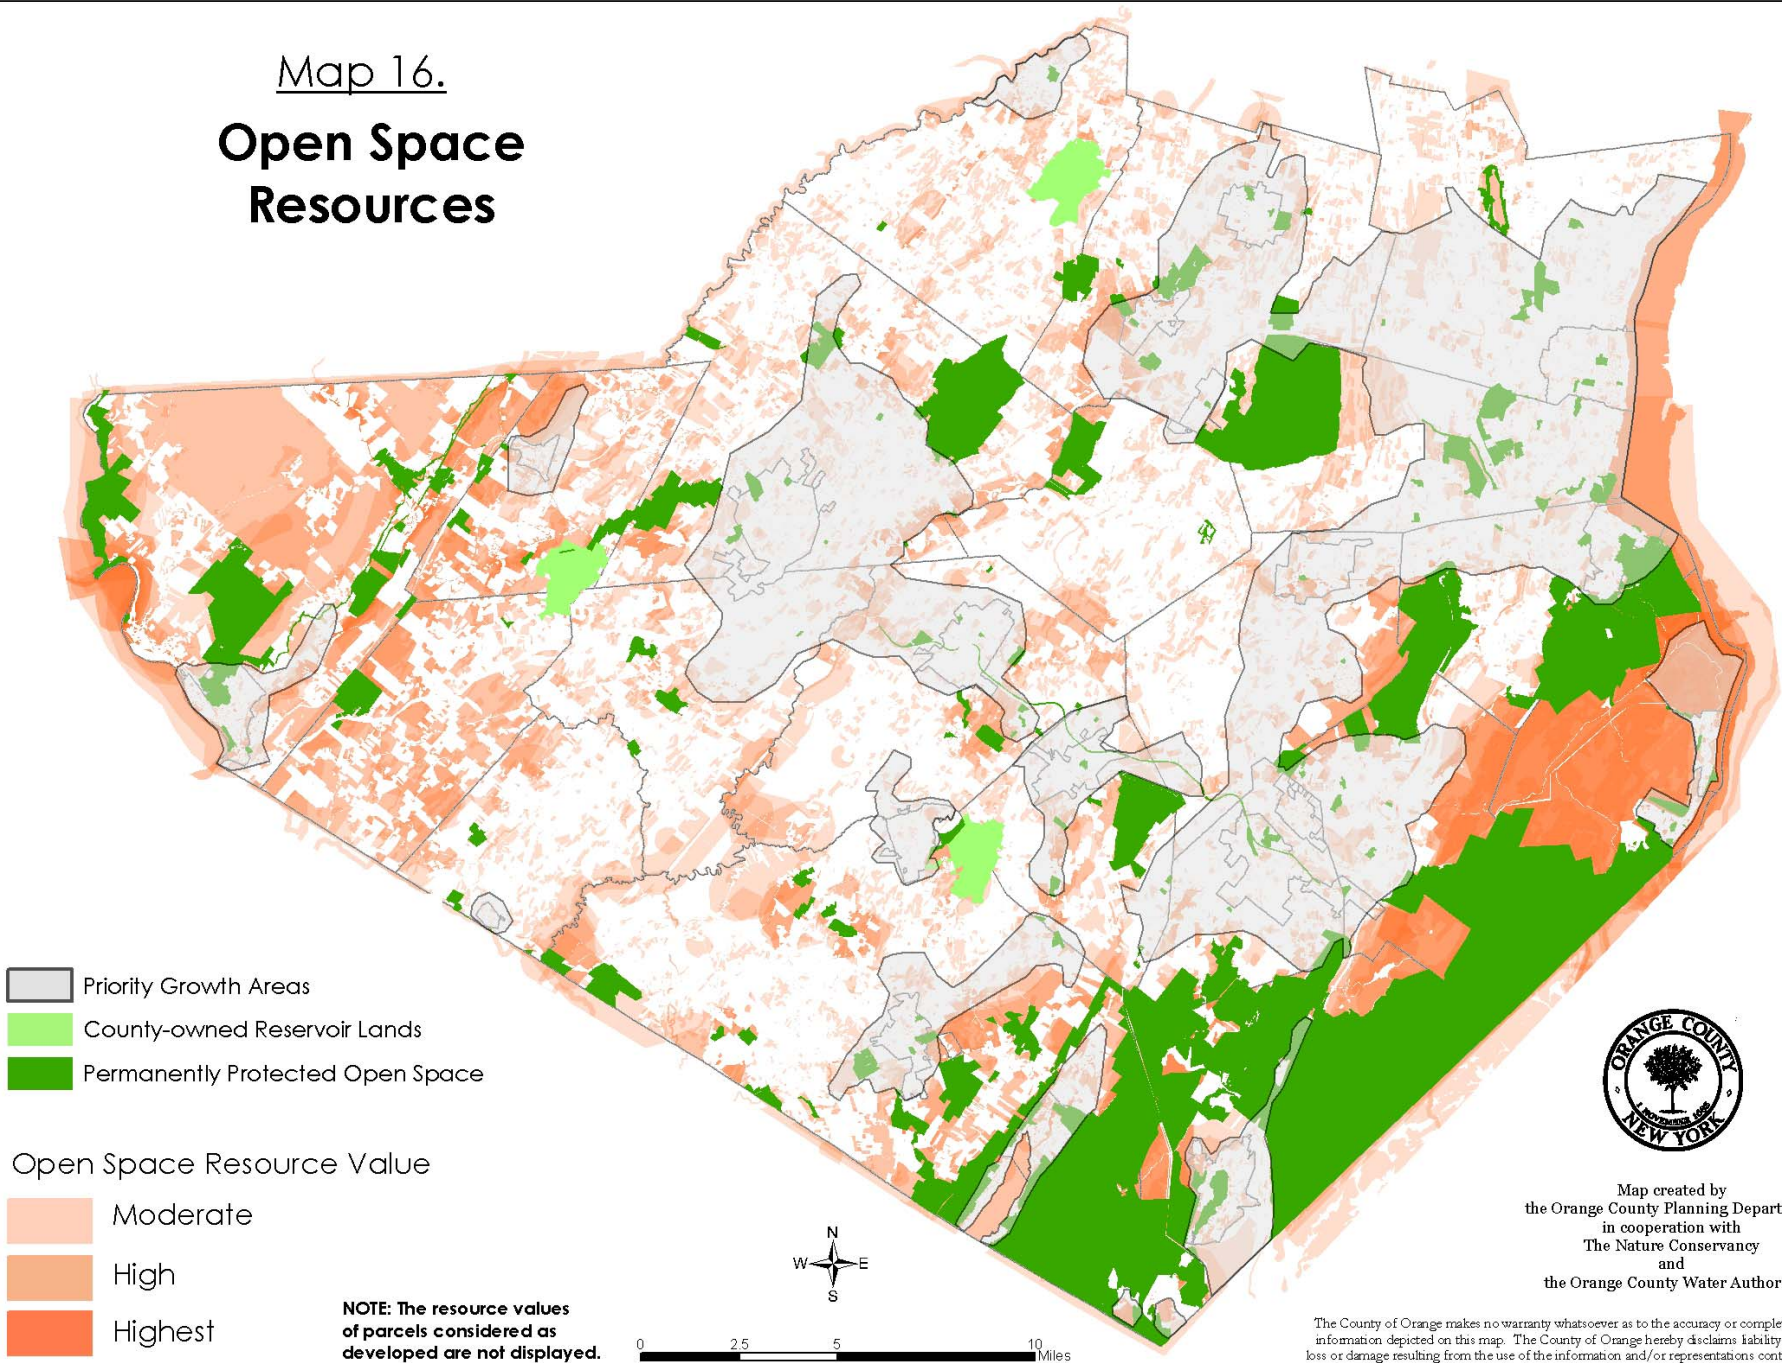

Map 16.
Open Space Resources

- Priority Growth Areas
- County-owned Reservoir Lands
- Permanently Protected Open Space

Open Space Resource Value

- Moderate
- High
- Highest

NOTE: The resource values of parcels considered as developed are not displayed.