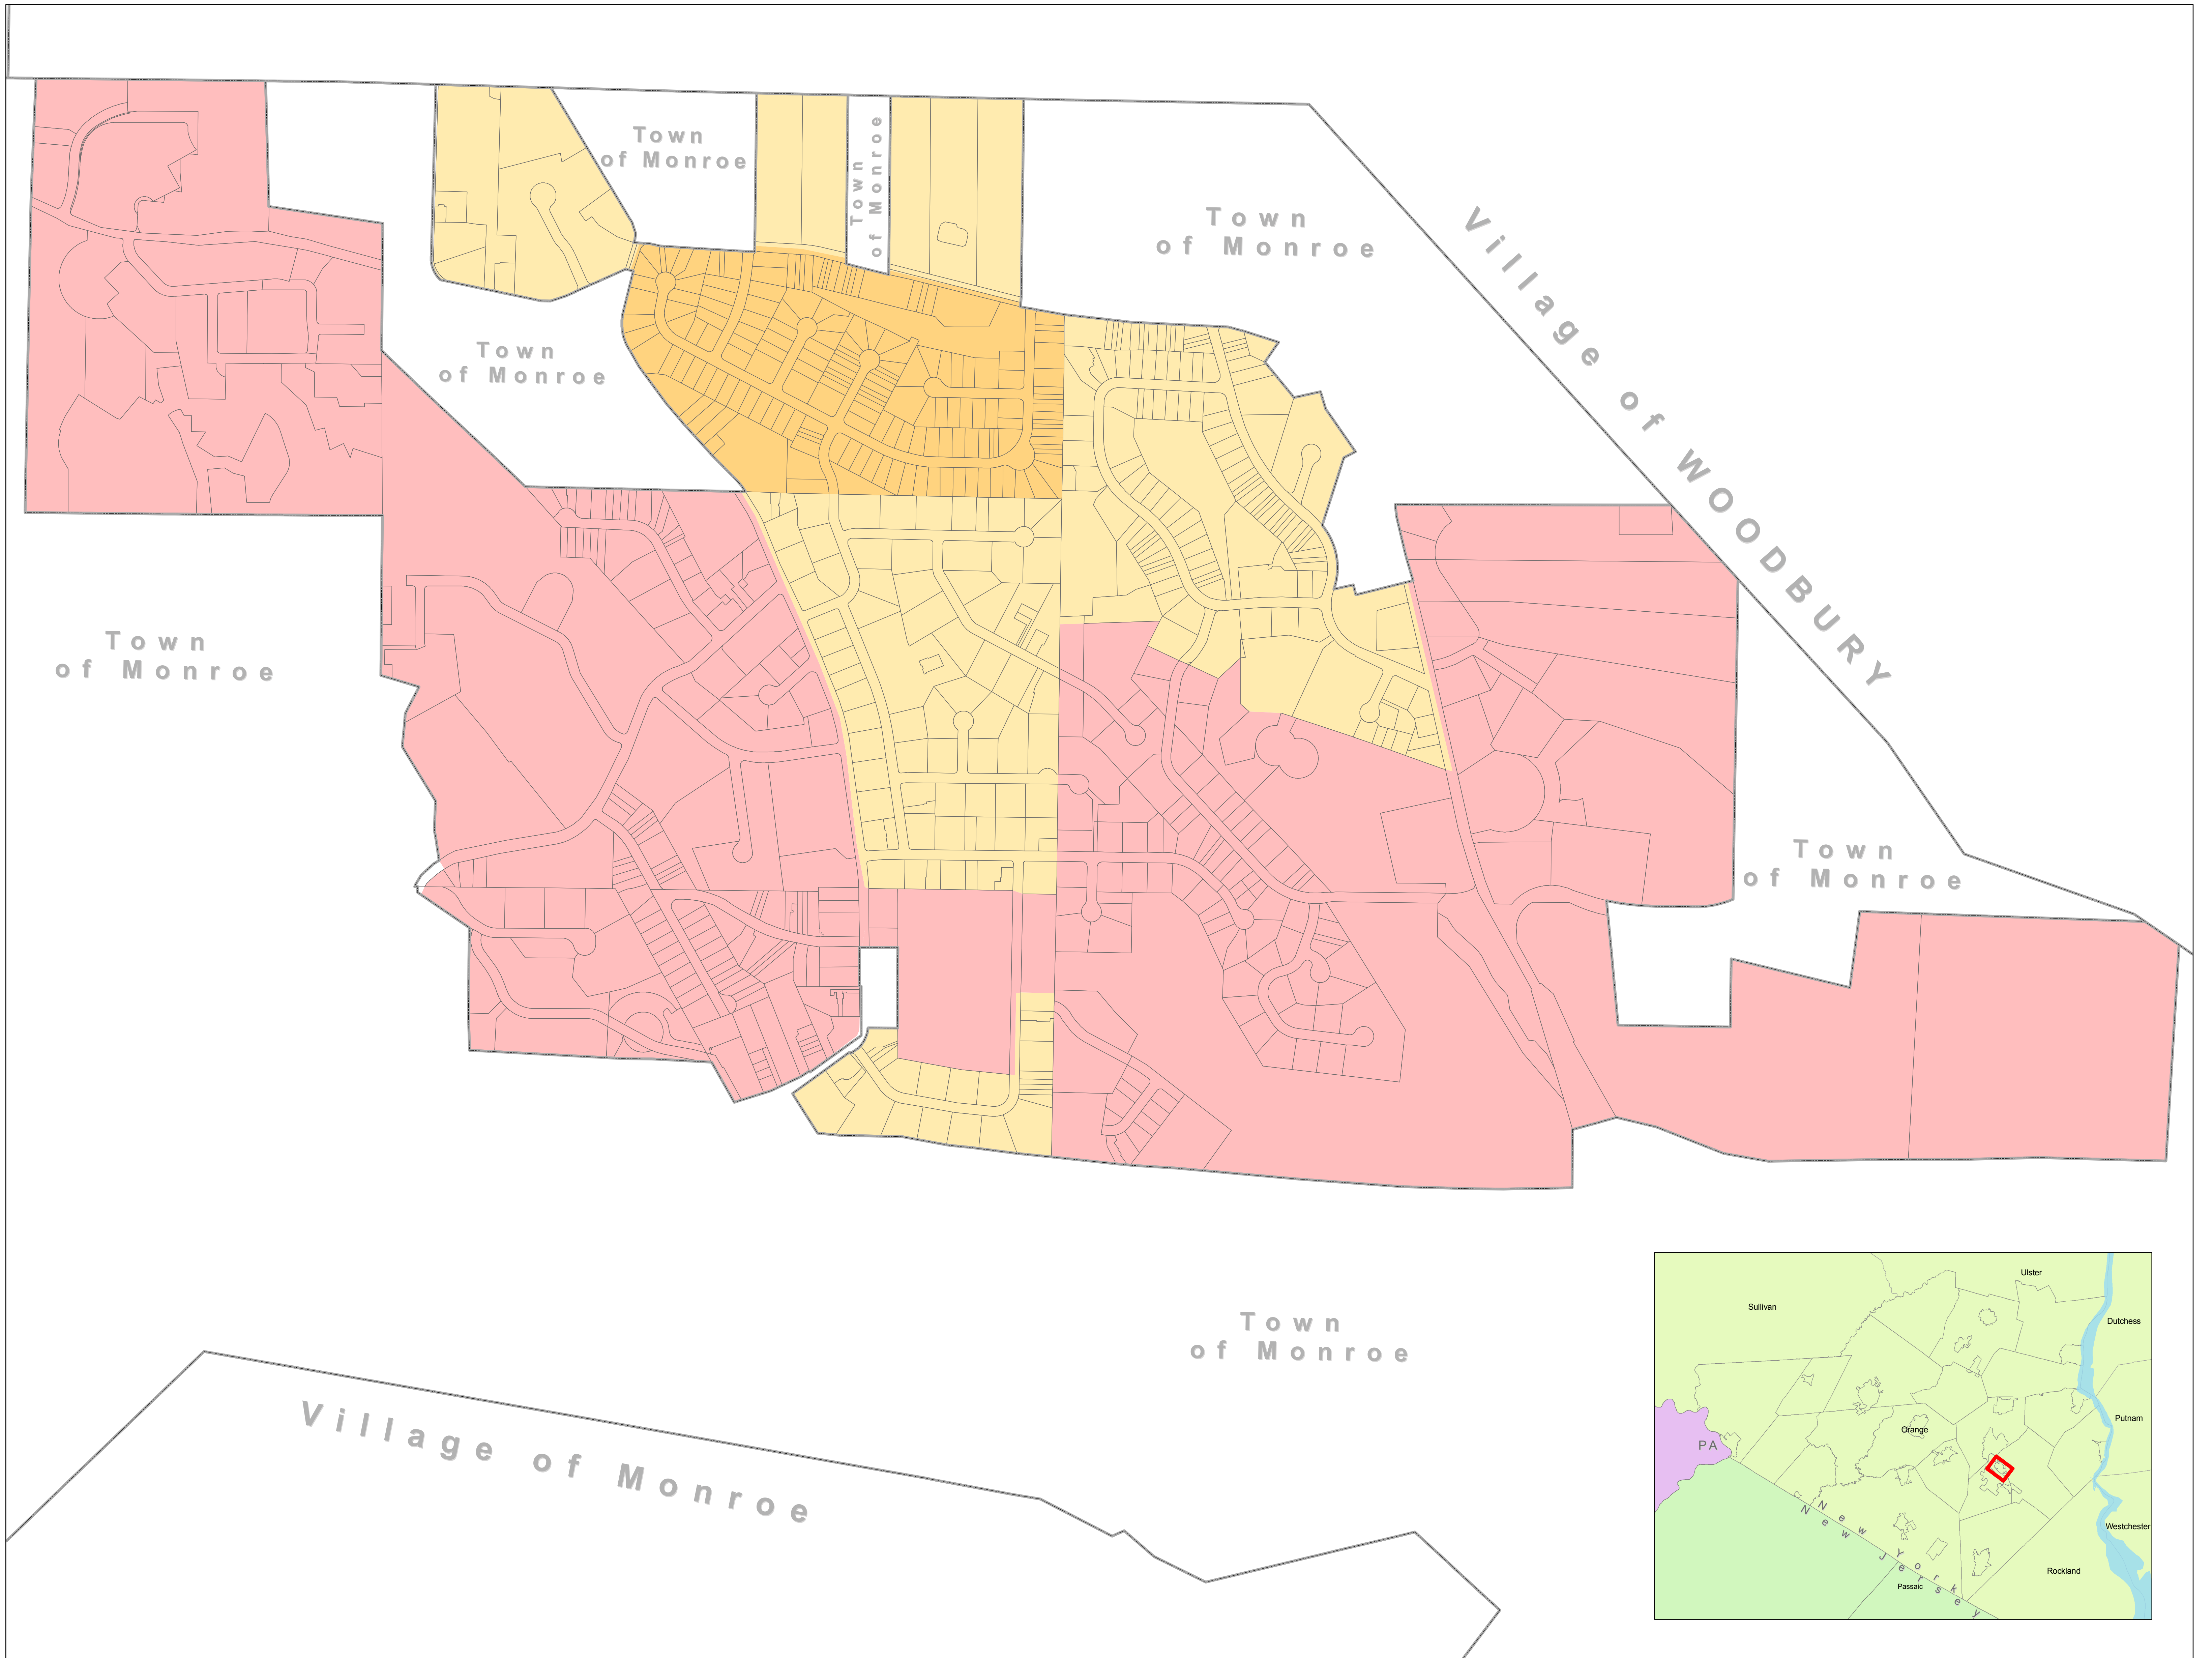

Village of Kiryas Joel, New York Zoning Map

****Please note: this map and the contents therein are currently under the process of verification by the Village of Kiryas Joel. The Planning Department does not guaranty the accuracy of the zoning information depicted here.

Last Amended : _____

Legend

	Interstate		Local Road	Zoning Districts	
	State Route		Municipal Boundaries		PD
	County Road		Parcels		R-1
					R-2

Orange County Planning Department
Map date: October 23, 2008

The locations of tax parcel lines are approximate only and are presented solely as a general aid in understanding their approximate location in relation to other mapped features. No reliance whatsoever should be placed on the tax parcel depictions shown herein. The parcel lines are neither intended to be nor are they representations of the County's official tax maps prepared and maintained by the County Real Property Tax Department.