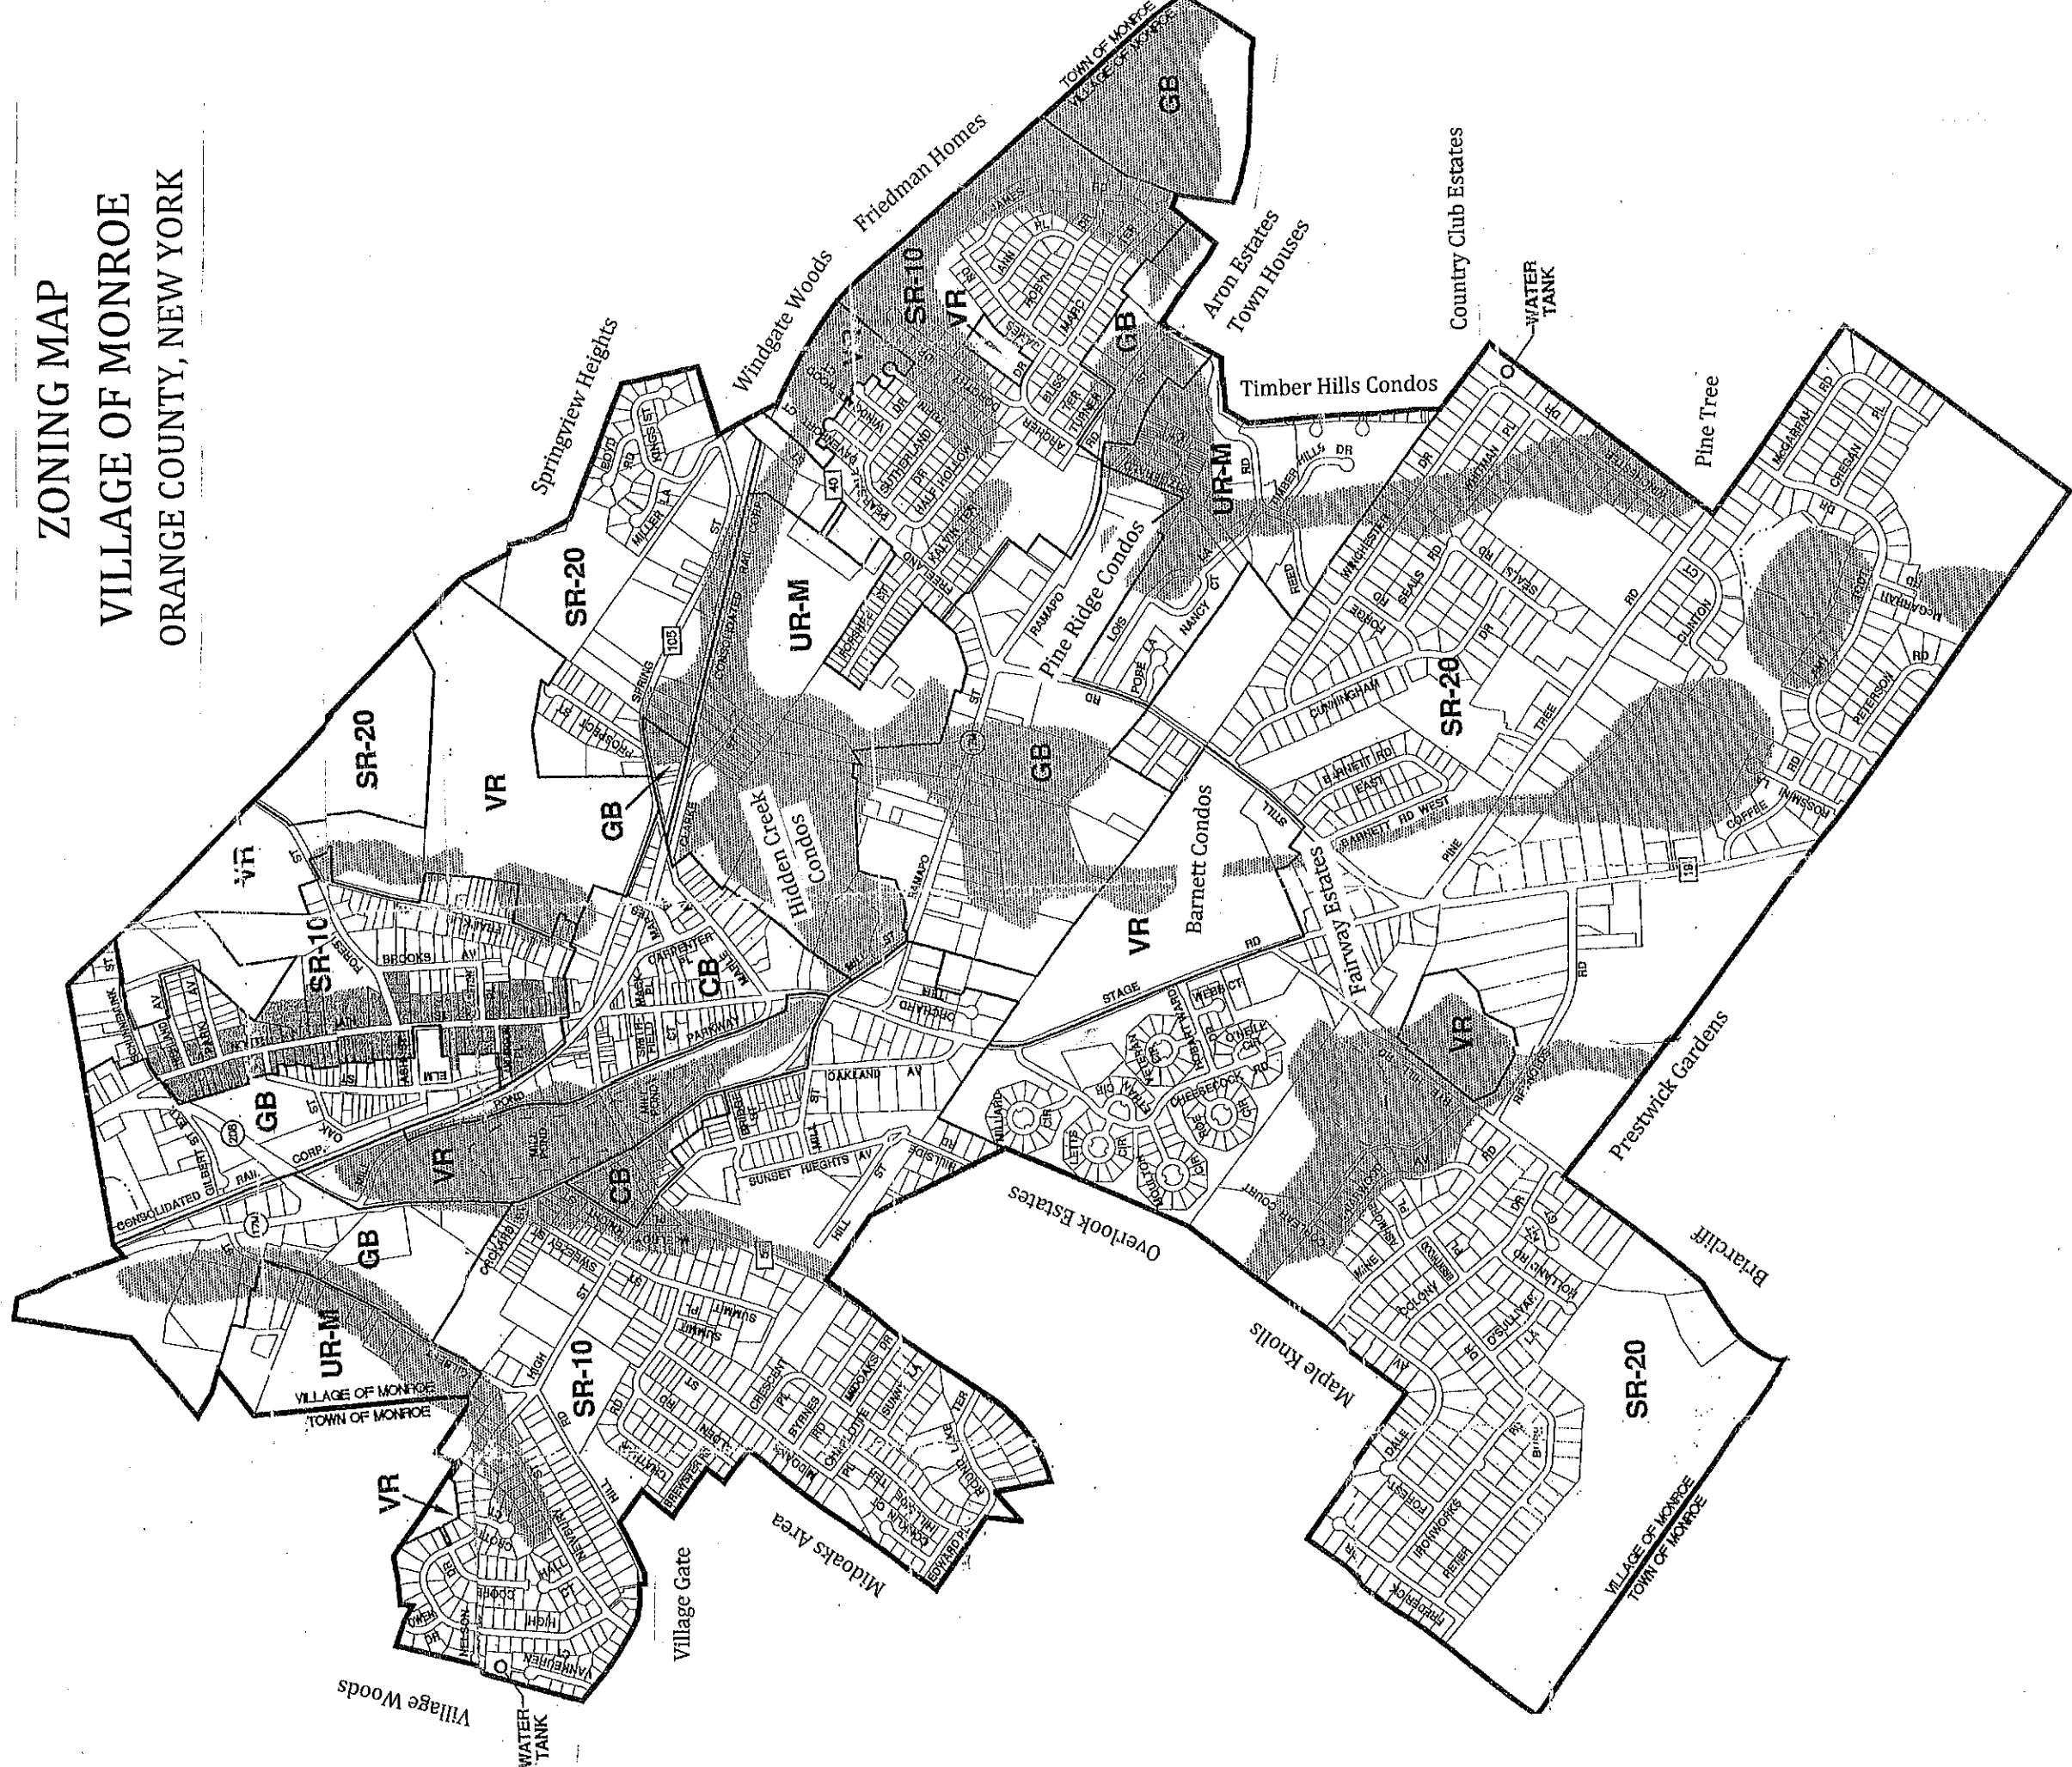

ZONING MAP
 VILLAGE OF MONROE
 ORANGE COUNTY, NEW YORK

DISTRICTS

- SR - 20
 - SR - 10
 - UR - M
 - GB
 - CB
 - LI
 - VR
- SUBURBAN RESIDENTIAL
 SUBURBAN RESIDENTIAL
 URBAN RESIDENTIAL MULTI-FAMILY
 GENERAL BUSINESS
 CENTRAL BUSINESS
 LIGHT INDUSTRY (Eliminated by LL #1 of 1997)
 VILLAGE RECREATION
 MULTI-FAMILY CONVERSION - OVERLAY (LL #3 of 97 EXTENDED TO INCLUDE PROPERTY TM#207-1-9)
 ENVIRONMENTALLY SENSITIVE-OVERLAY
 COUNTY ROAD
 STATE HIGHWAY