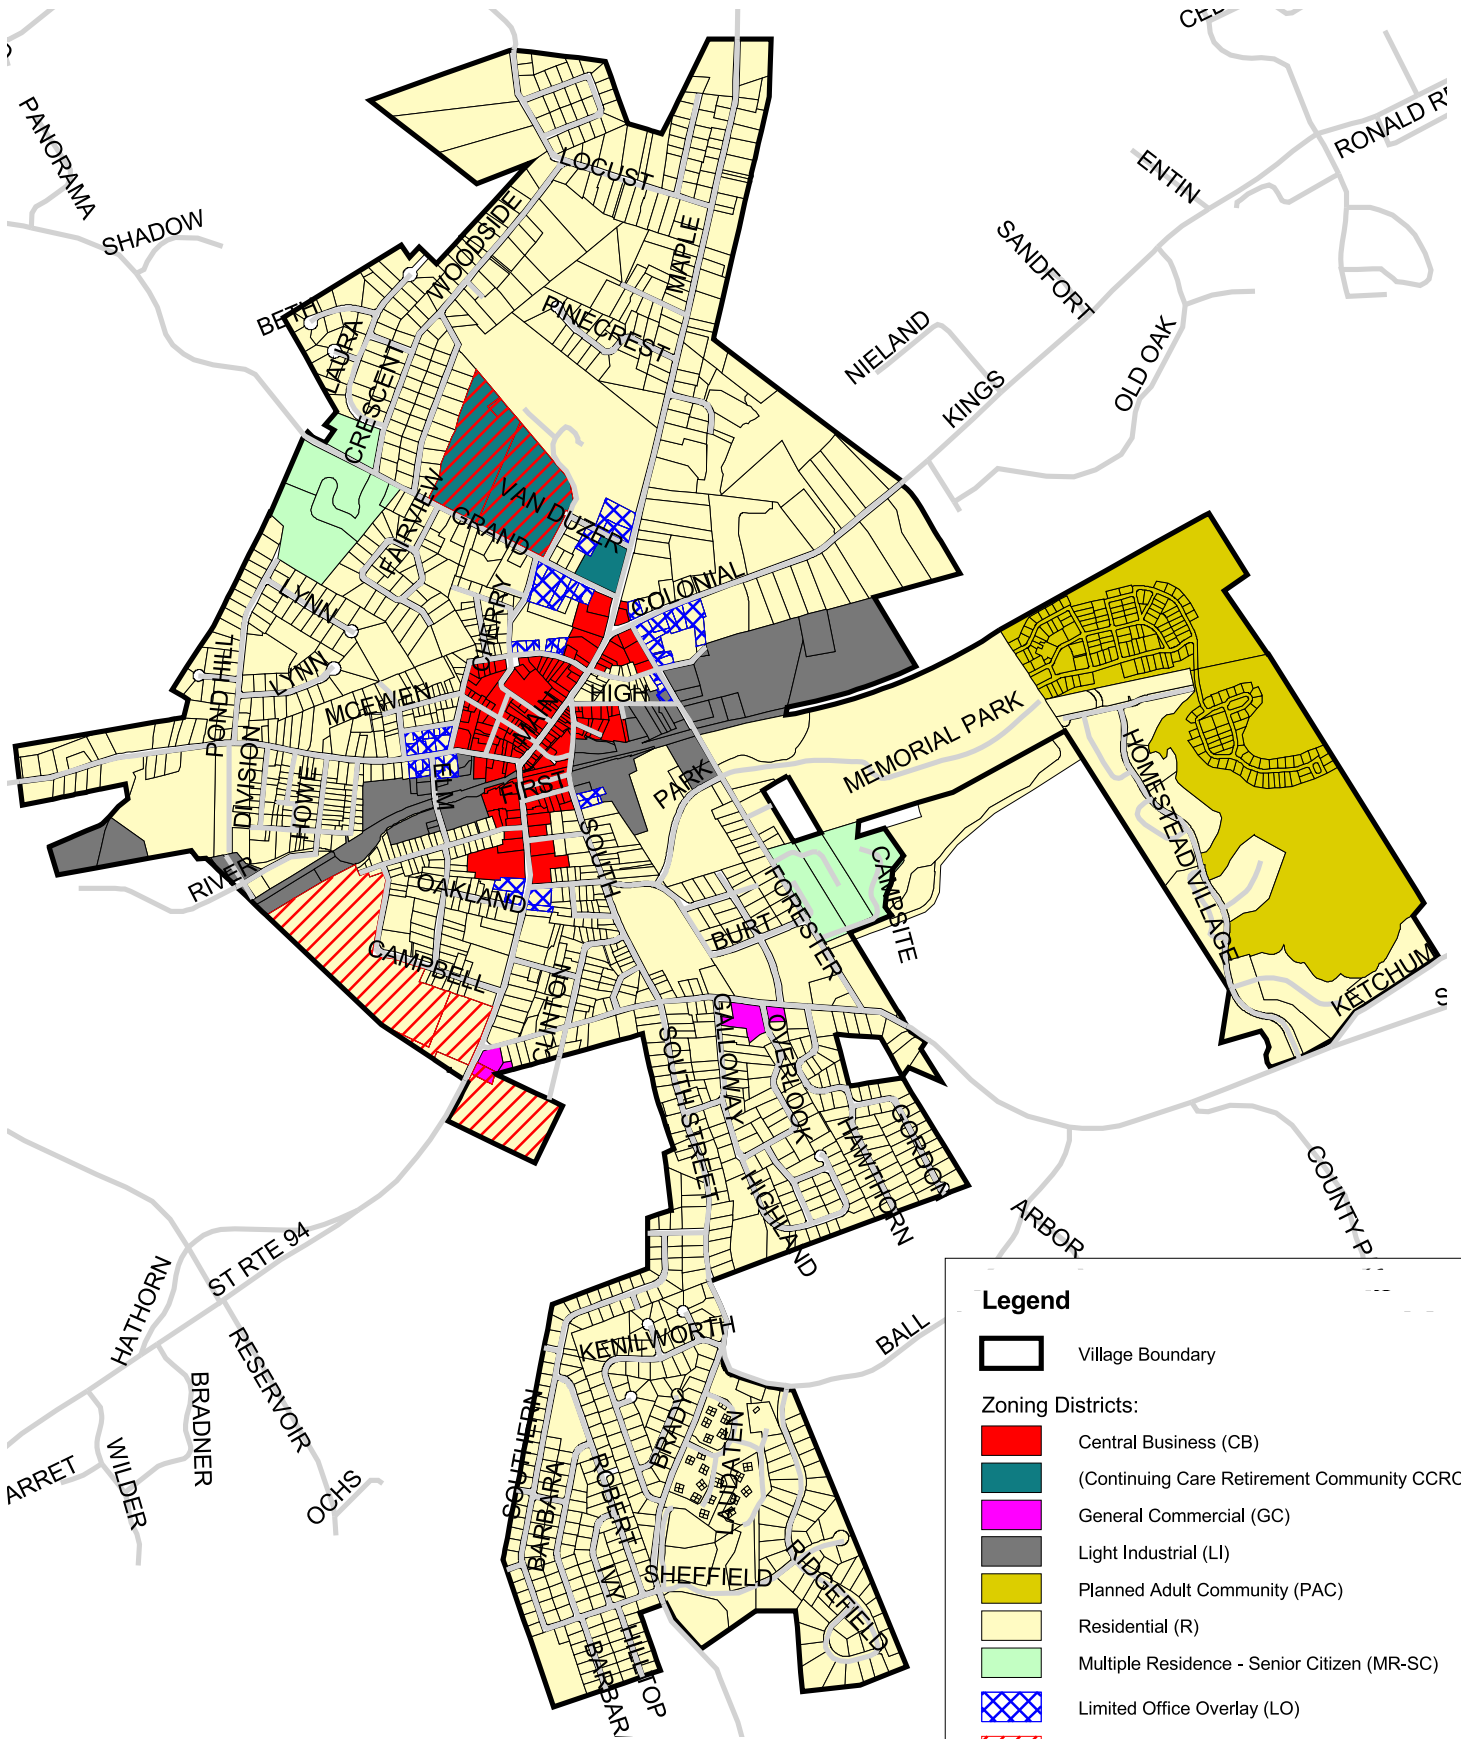

# Village of Warwick Zoning Map

**Legend**

- Village Boundary
- Zoning Districts:**
  - Central Business (CB)
  - (Continuing Care Retirement Community CCRC)
  - General Commercial (GC)
  - Light Industrial (LI)
  - Planned Adult Community (PAC)
  - Residential (R)
  - Multiple Residence - Senior Citizen (MR-SC)
  - Limited Office Overlay (LO)
  - Traditional Neighborhood Design (TND)