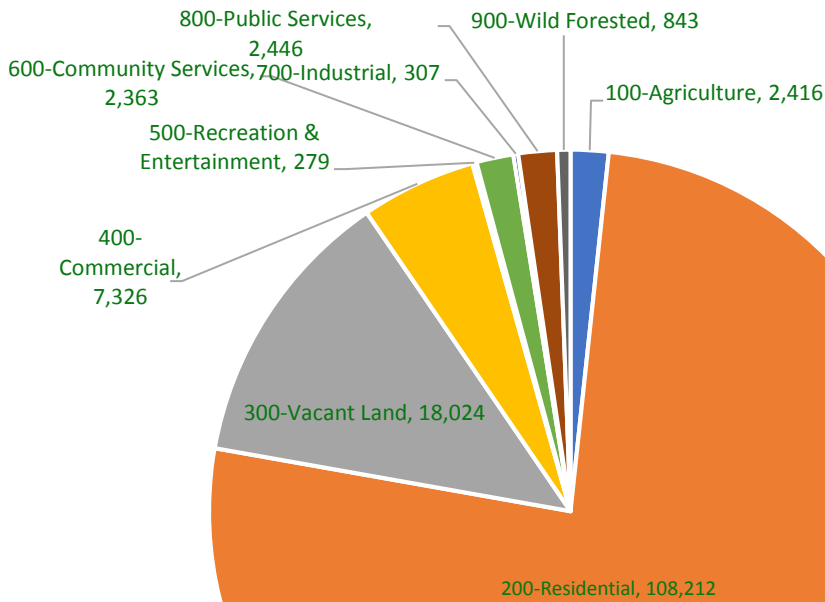

PROPERTY CLASS	PARCEL COUNT
100-Agriculture	2,416
200-Residential	108,212
300-Vacant Land	18,024
400-Commercial	7,326
500-Recreation & Entertainment	279
600-Community Services	2,363
700-Industrial	307
800-Public Services	2,446
900-Wild Forested	843
	142,216

- 100-Agriculture
- 200-Residential
- 300-Vacant Land
- 400-Commercial
- 500-Recreation & Entertainment
- 600-Community Services
- 700-Industrial
- 800-Public Services
- 900-Wild Forested