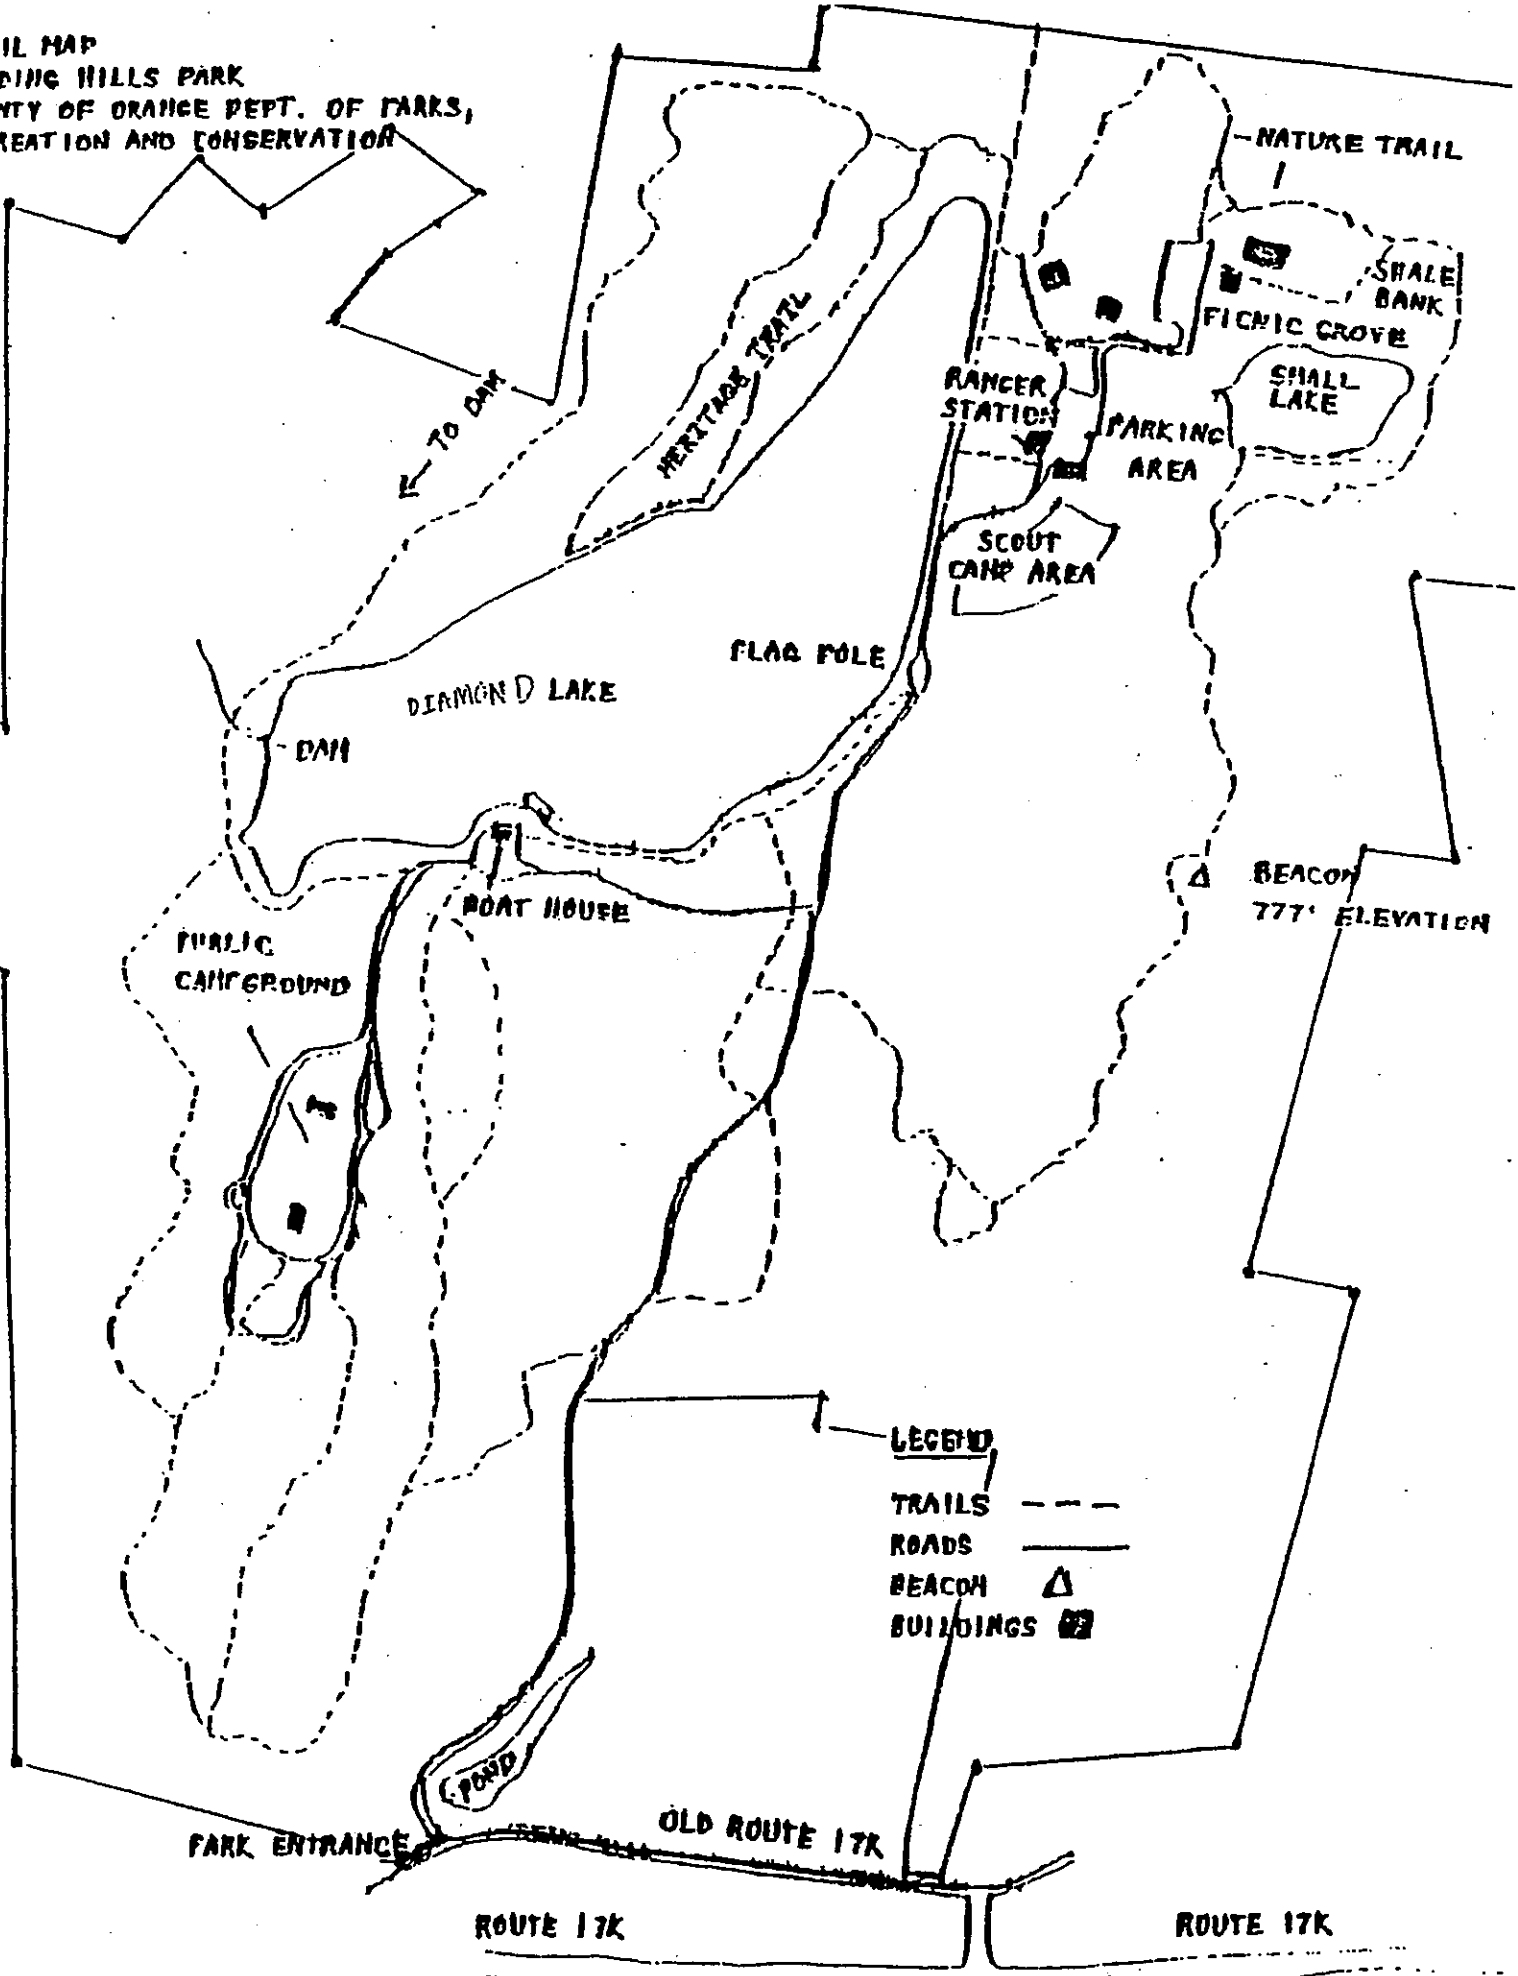

WINDYNG HILLS PARK COUNTY OF ORANGE

CONTOUR INTERVAL 20 FEET
SCALE 1:4800

**TRAIL MAP
WINDING HILLS PARK
COUNTY OF ORANGE DEPT. OF PARKS,
RECREATION AND CONSERVATION**

PARK ENTRANCE

ROUTE 17K

OLD ROUTE 17K

ROUTE 17K

TO BULLVILLE

TO MONTGOMERY

LEGEND

- TRAILS ---
- ROADS ———
- BEACON Δ
- BUILDINGS \square