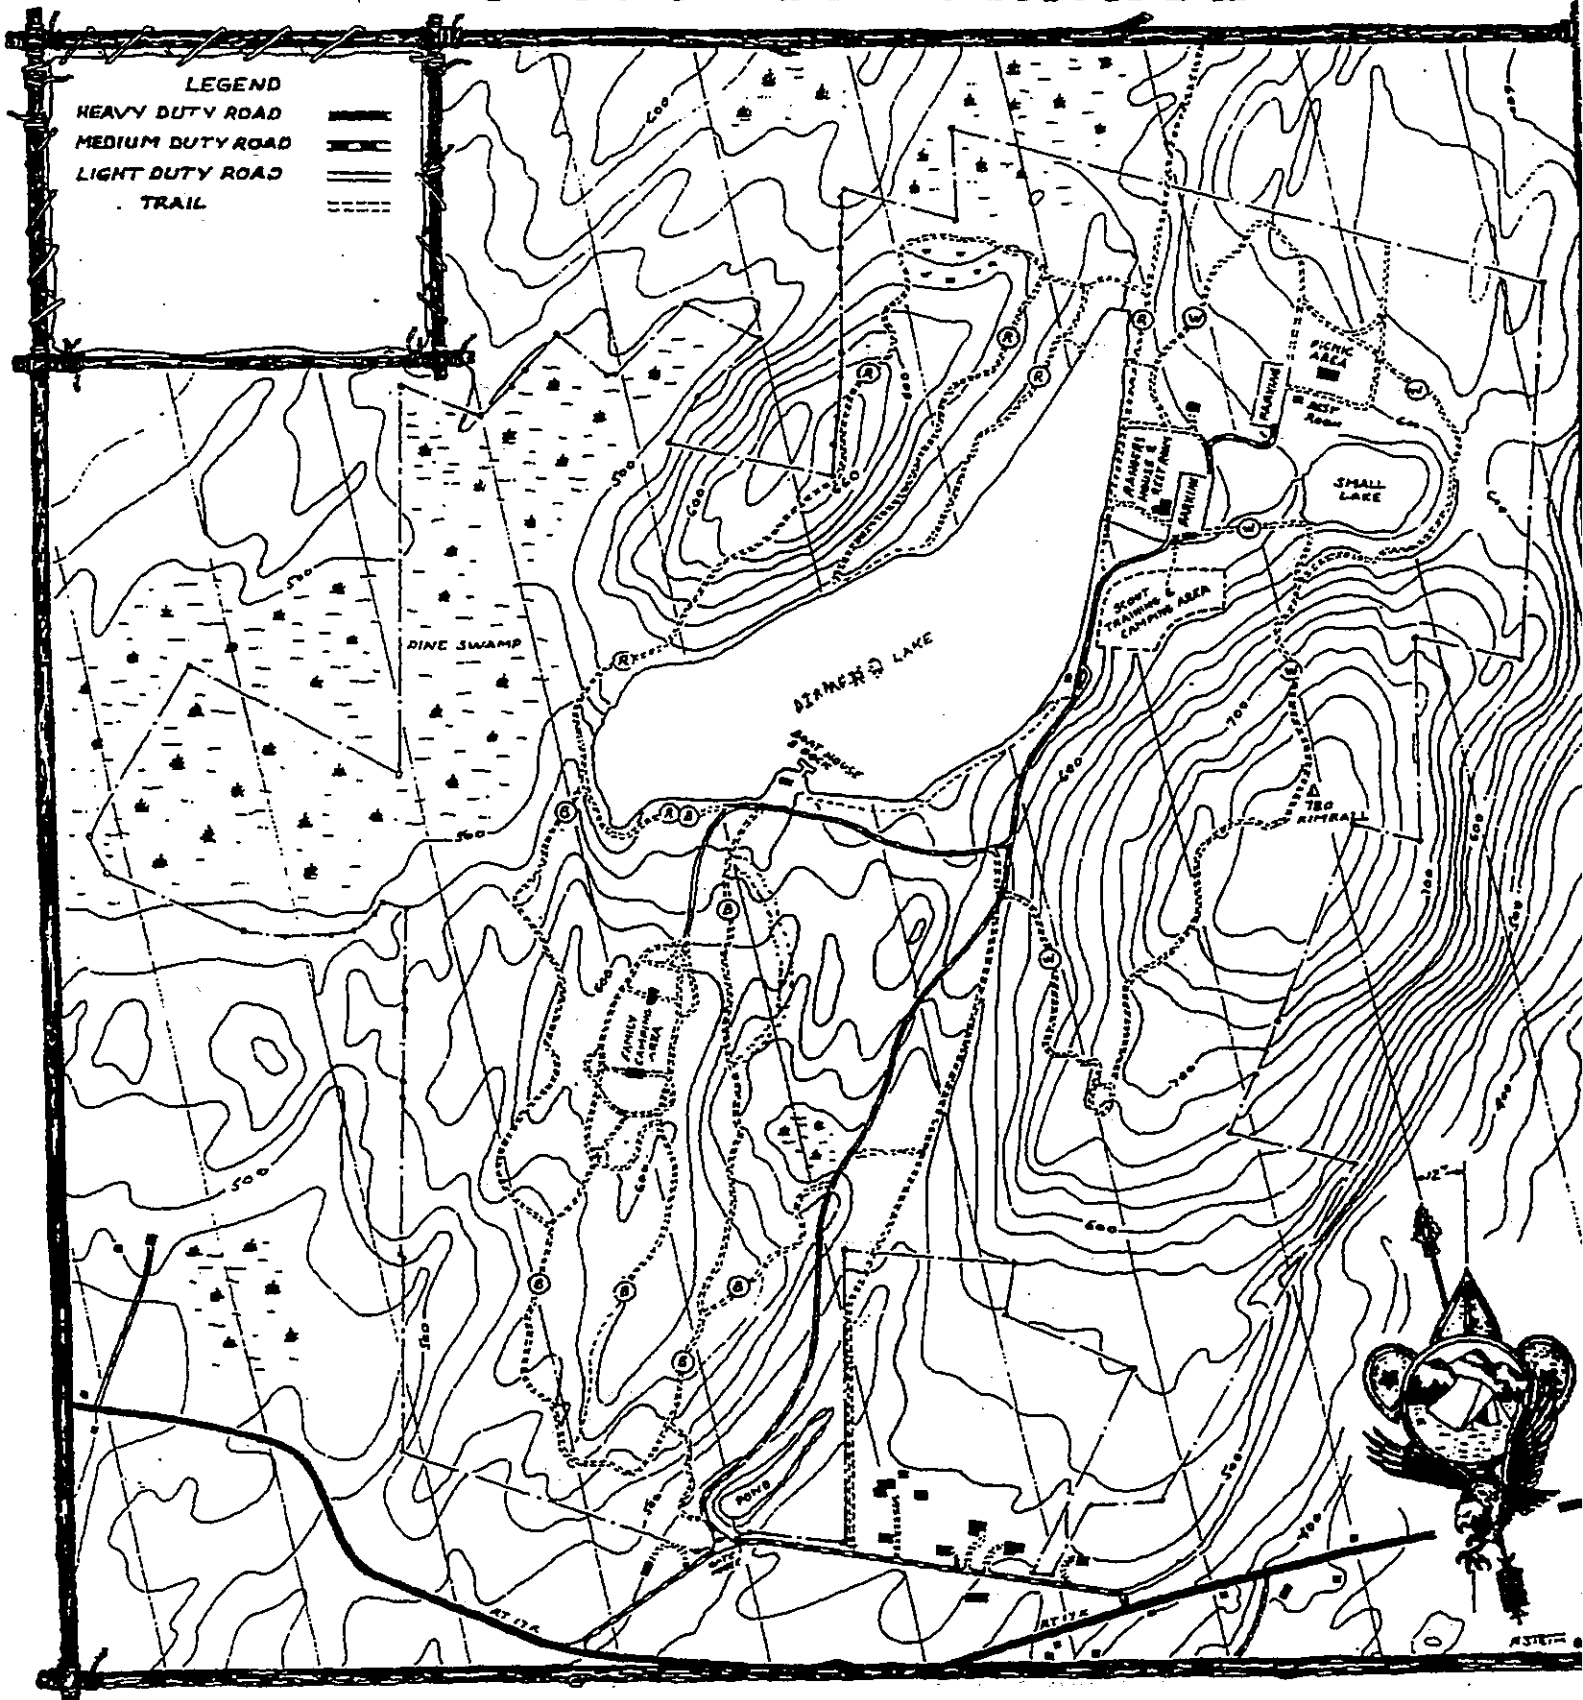

WINDYNG HILLS PARK COUNTY OF ORANGE

CONTOUR INTERVAL 20 FEET
SCALE 1:4800

**TRAIL MAP
WINDING HILLS PARK
COUNTY OF ORANGE DEPT. OF PARKS,
RECREATION AND CONSERVATION**

PARK ENTRANCE

ROUTE 17K

OLD ROUTE 17K

ROUTE 17K

TO BULLVILLE

TO MONTGOMERY

LEGEND

- TRAILS ---
- ROADS ———
- BEACON Δ
- BUILDINGS \square